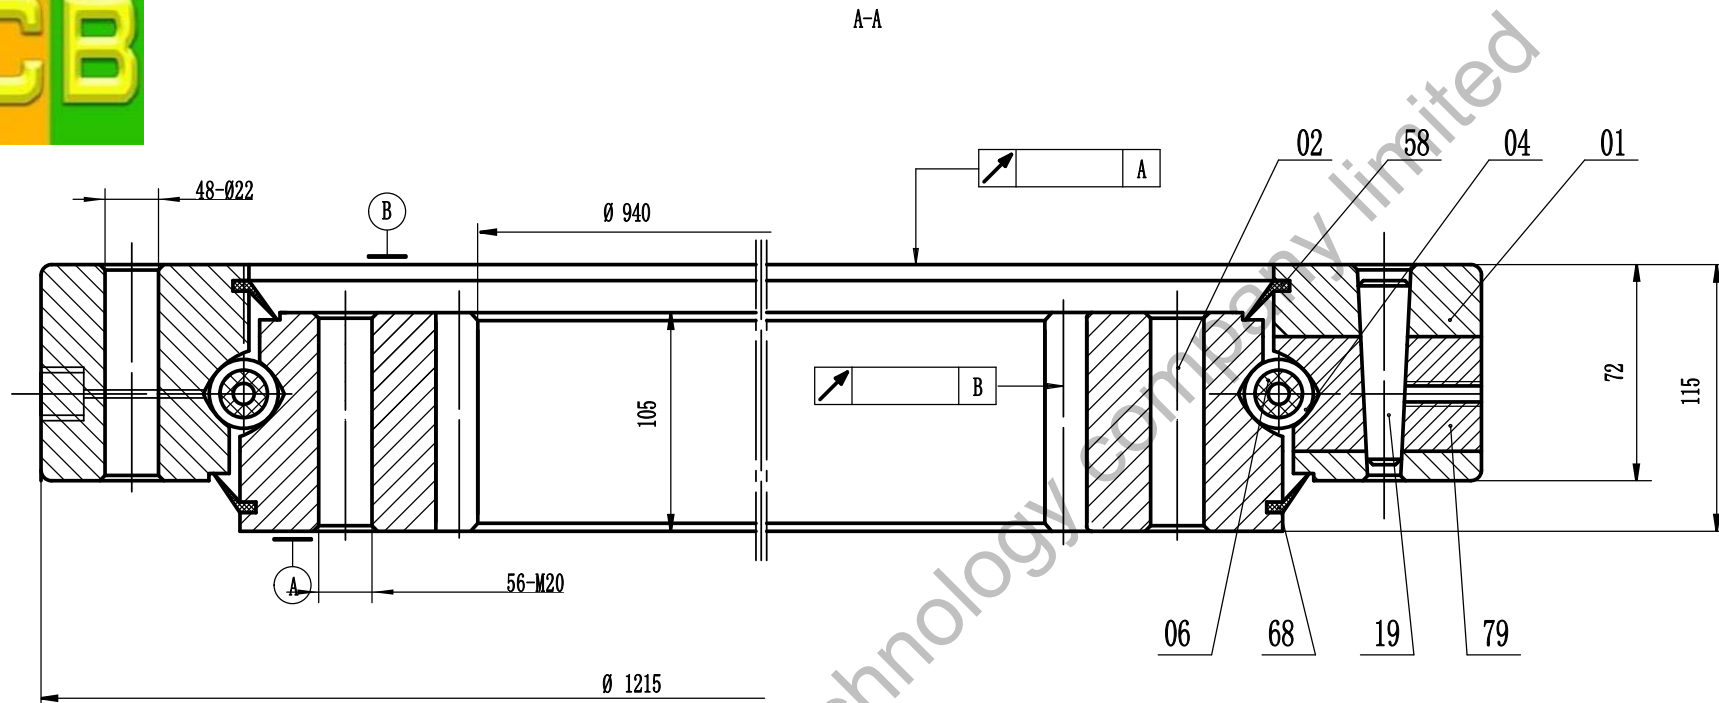

JCB

Remark:

1. Luoyang JCB Bearing Technology Co., Ltd is a design and manufacture Inc, we manufactured slewing bearing for all kinds of various brand excavator, specialize in industry of manufacturing slewing bearing for excavator more than 30 years.
2. This drawing is reference for user, if you need formal drawing, please contact with us to obtain the official drawing.

slewing bearing for liebherr excavator	R914	
		Weight(kg)
	Luoyang JCB Bearing Technology Co., Ltd	